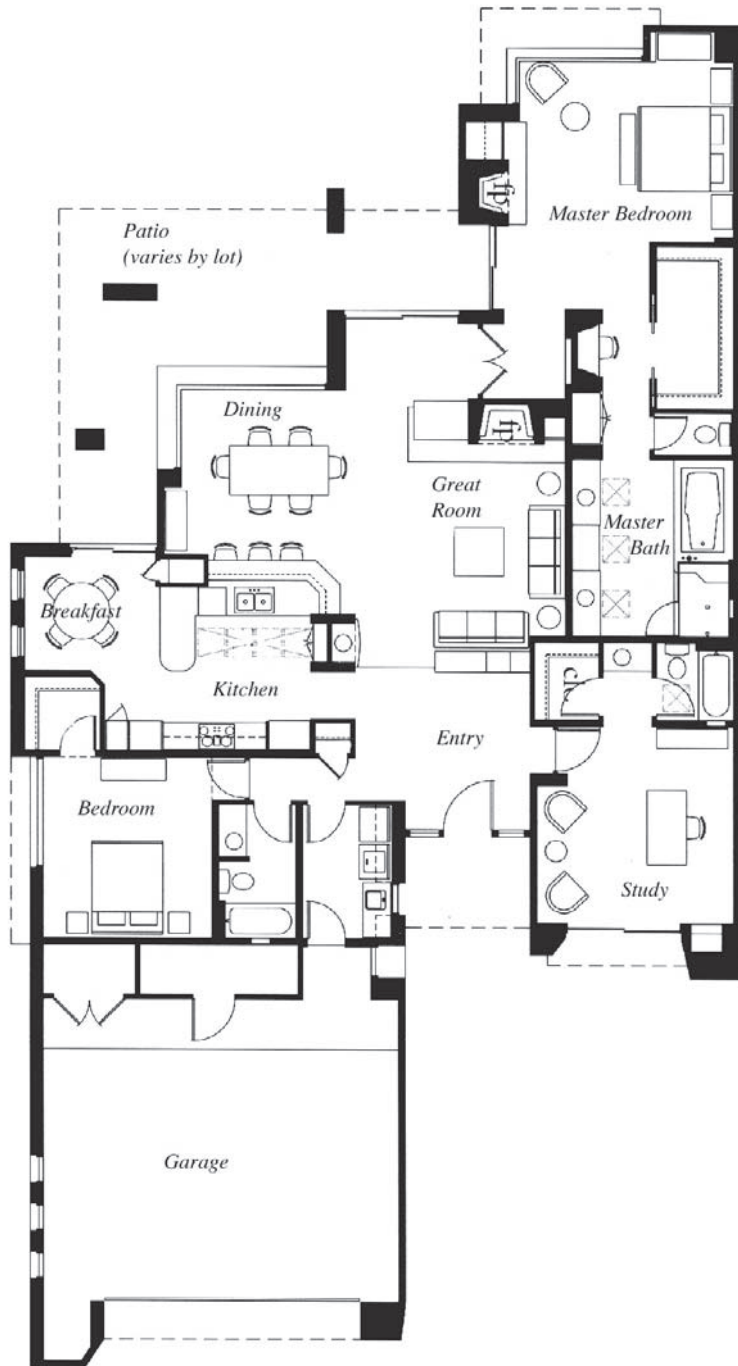

Linda Salkow 480.620.3511

www.DesertMountainLifestyle.com • LSalkow@aol.com

Village of Apache Cottages

Cielo Floorplan

Arizona Properties

28190 N. Alma School Rd., Suite # 111 • Scottsdale, AZ 85262