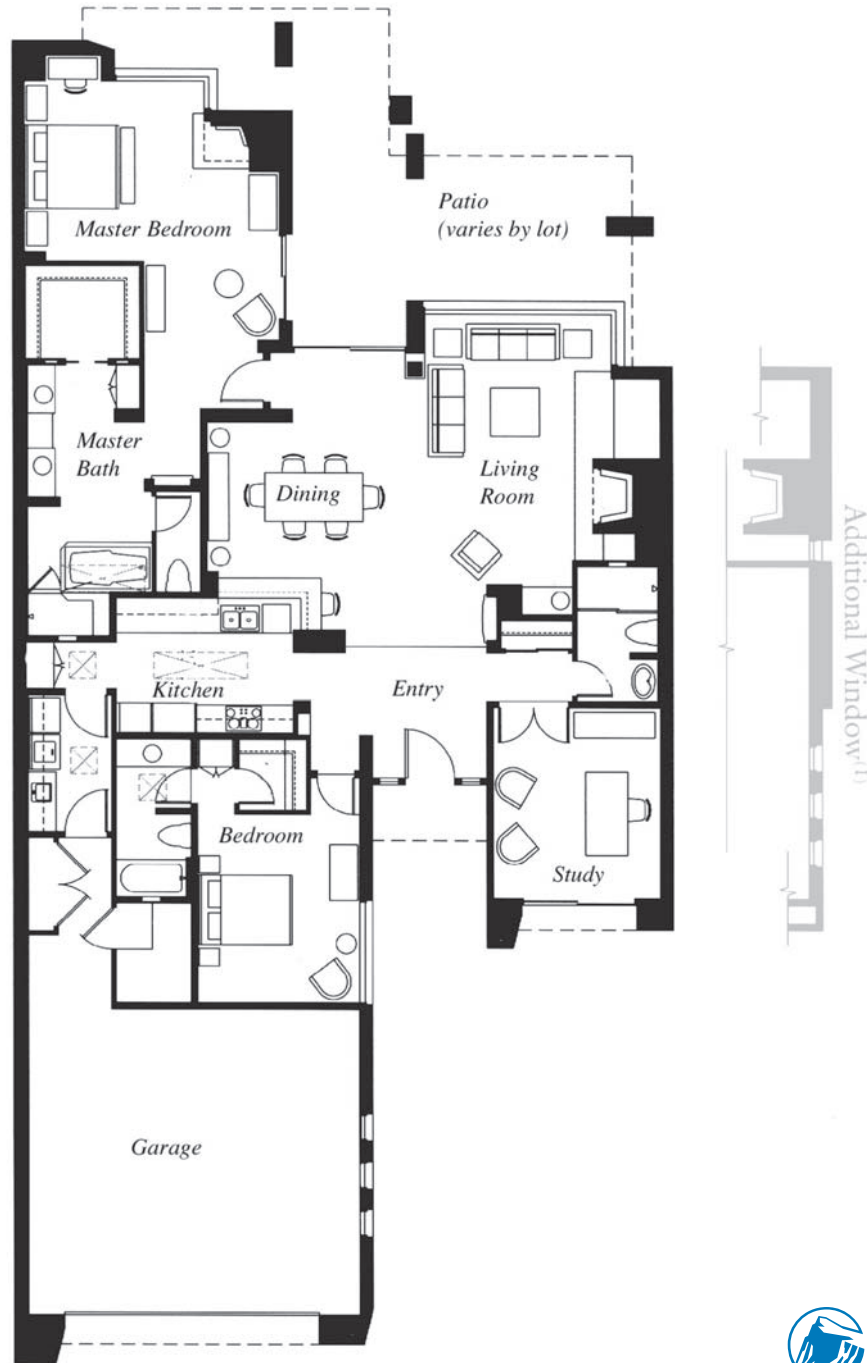

Linda Salkow 480.620.3511

www.DesertMountainLifestyle.com • LSalkow@aol.com

Village of Apache Cottages

Viento Floorplan

Arizona Properties

28190 N. Alma School Rd., Suite # 111 • Scottsdale, AZ 85262