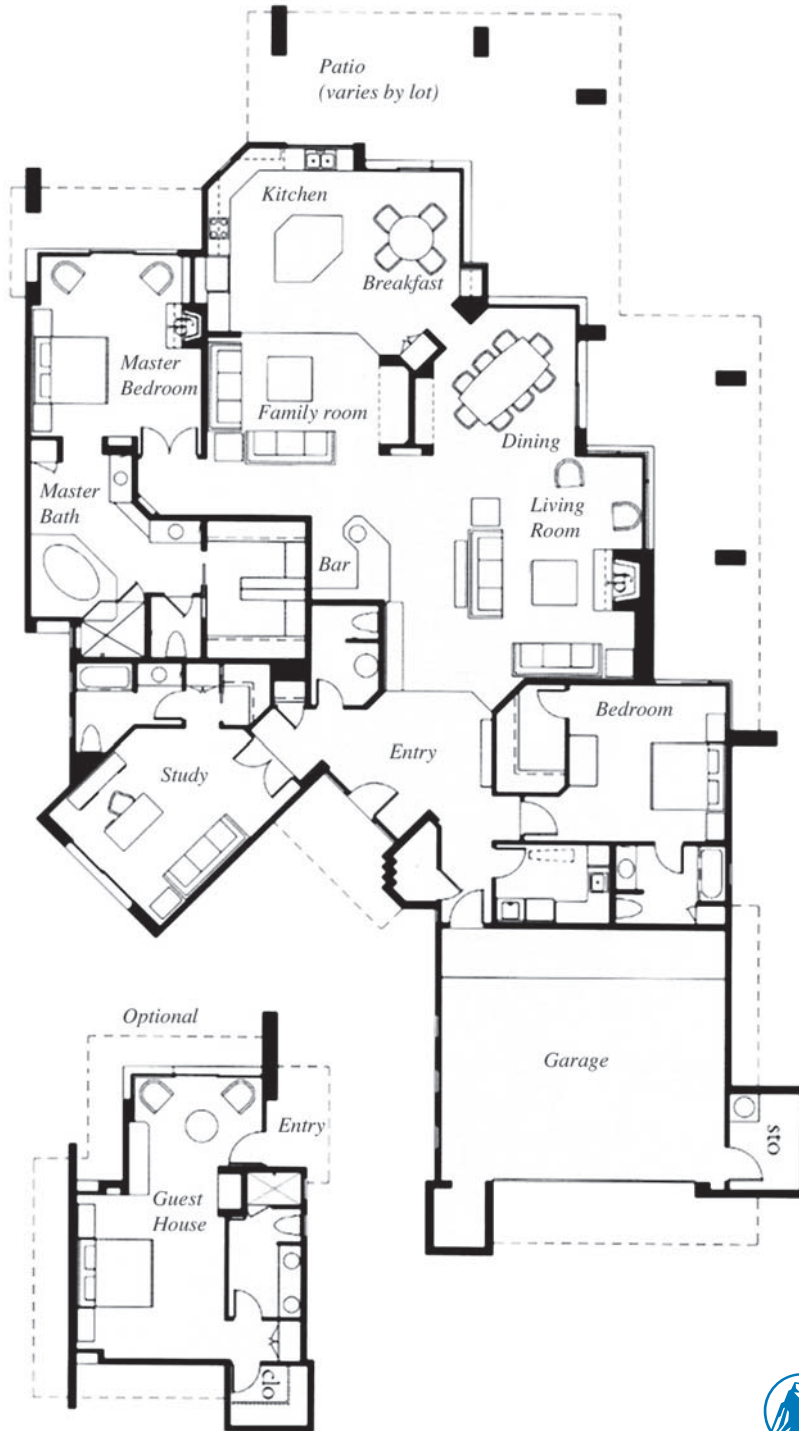

Linda Salkow 480.620.3511

www.DesertMountainLifestyle.com • LSalkow@aol.com

Village of Desert Greens

Larkspur Floorplan

Arizona Properties

28190 N. Alma School Rd., Suite # 111 • Scottsdale, AZ 85262

© 2012 BRER Affiliates Inc. An independently owned and operated broker member of BRER Affiliates Inc. Prudential, the Prudential logo and the Rock symbol are registered service marks of Prudential Financial, Inc. and its related entities, registered in many jurisdictions worldwide. Used under license with no other affiliation with Prudential. Equal Housing Opportunity.