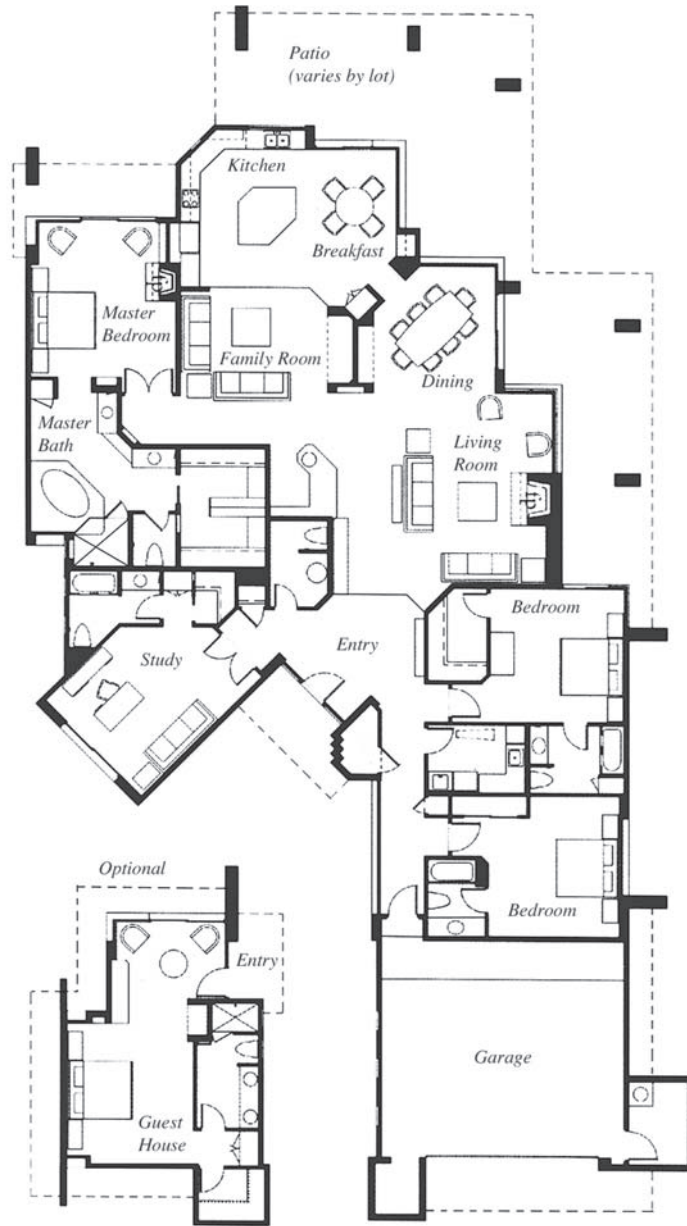

Linda Salkow 480.620.3511

www.DesertMountainLifestyle.com • LSalkow@aol.com

Village of Renegade Trail

Desert Willow Floorplan

Arizona Properties

28190 N. Alma School Rd., Suite # 111 • Scottsdale, AZ 85262